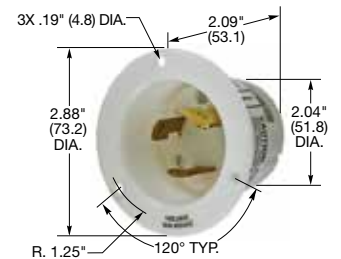

Note: See page B-52 for accessories.

HBL2651

Flanged Inlets

Description	Catalog Number		
Nylon casing, back wired.	HBL2605	HBL2645	HBL2655

Note: See page B-52 for accessories.

HBL2655

IP20
SUITABILITY

30A 240V AC
NEMA L25-30R

30A 480V AC
NEMA L8-30R
5 HP

30A 600V AC
NEMA L9-30R

Connector Bodies

Description	Cord Dia.	Catalog Number		
Black and white nylon.	.325"-.930" (8.25-24)	HBL2603	HBL2643	HBL2653

Note: See page B-52 for accessories.

HBL2653

Single Flush Receptacles

Description	Catalog Number		
Black nylon face, back and side wired.	HBL2600	HBL2640	HBL2650

Note: See page B-52 for accessories.

Flanged Receptacles

Description	Catalog Number		
Nylon casing, back wired.	-	HBL2646	HBL2656

Note: See page B-52 for accessories.

See page B-69 for technical information on Twist-Lock devices.

HBL2650

HBL2656

Dimensions in Inches (mm)