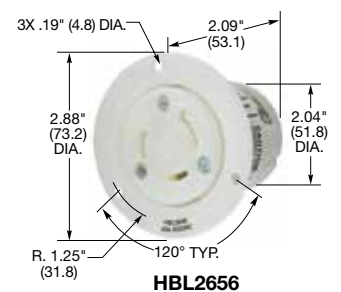

Note: See page B-52 for accessories.

HBL2651

Flanged Inlets

Description	Catalog Number		
Nylon casing, back wired.	HBL2605	HBL2645	HBL2655

Note: See page B-52 for accessories.

HBL2655

IP20
SUITABILITY

30A 240V AC
NEMA L25-30R

HBL2653

Single Flush Receptacles

Description	Catalog Number		
Black nylon face, back and side wired.	HBL2600	HBL2640	HBL2650

Note: See page B-52 for accessories.

Flanged Receptacles

Description	Catalog Number		
Nylon casing, back wired.	-	HBL2646	HBL2656

Note: See page B-52 for accessories.

See page B-69 for technical information on Twist-Lock devices.

HBL2650

HBL2656

Dimensions in Inches (mm)