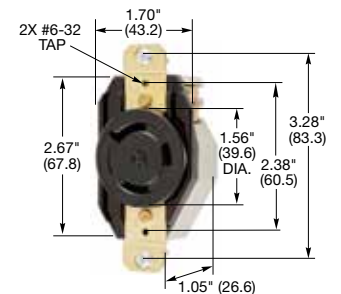

Note: See page B-52 for accessories.

HBL2651

Flanged Inlets

Description	Catalog Number		
Nylon casing, back wired.	HBL2605	HBL2645	HBL2655

Note: See page B-52 for accessories.

HBL2655

IP20
SUITABILITY

30A 240V AC
NEMA L25-30R

30A 480V AC
NEMA L8-30R
5 HP

30A 600V AC
NEMA L9-30R

Connector Bodies

Description	Cord Dia.	Catalog Number		
Black and white nylon.	.325"-.930" (8.25-24)	HBL2603	HBL2643	HBL2653

Note: See page B-52 for accessories.

HBL2653

Single Flush Receptacles

Description	Catalog Number		
Black nylon face, back and side wired.	HBL2600	HBL2640	HBL2650

Note: See page B-52 for accessories.

Flanged Receptacles

Description	Catalog Number		
Nylon casing, back wired.	-	HBL2646	HBL2656

Note: See page B-52 for accessories.

See page B-69 for technical information on Twist-Lock devices.

HBL2650

HBL2656

Dimensions in Inches (mm)